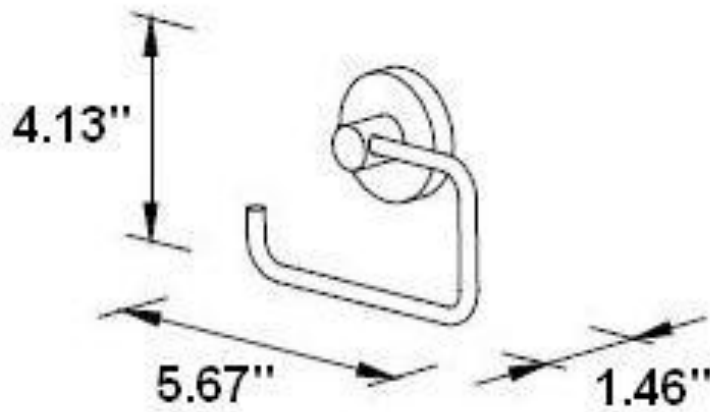

TOILET PAPER HOLDER
TPH1035BR13PC

Product Diagram