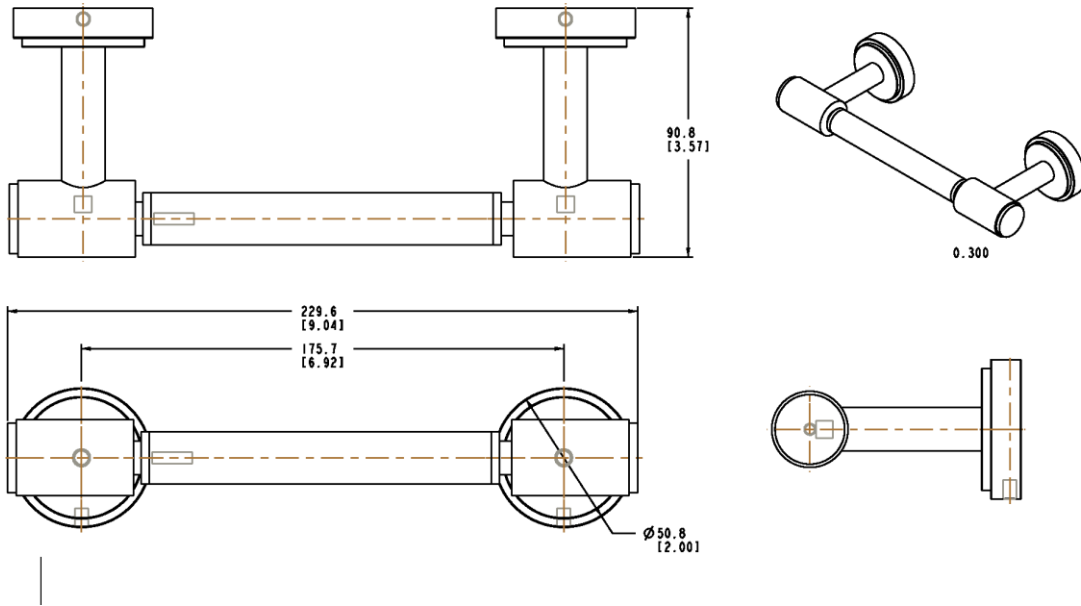

**TOILET PAPER HOLDER**

TPH1033BR13PC

**Description**

- Brass Material

**Colors/Finishes**

- Polished Chrome
- Brushed Chrome
- Polished Nickel
- Satin Nickel

**TOILET PAPER HOLDER**  
TPH1033BR13PC

**Product Diagram**