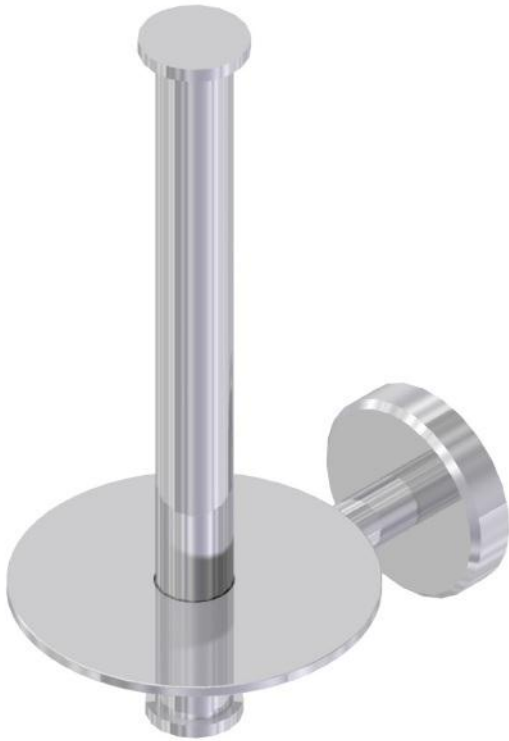

## TOILET PAPER HOLDER

TPH1021BR13PC

### Description

- Brass Material
- FLAT escutcheon as per line art above

### Colors/Finishes

- Polished Chrome
- Brushed Chrome
- Polished Nickel
- Satin Nickel