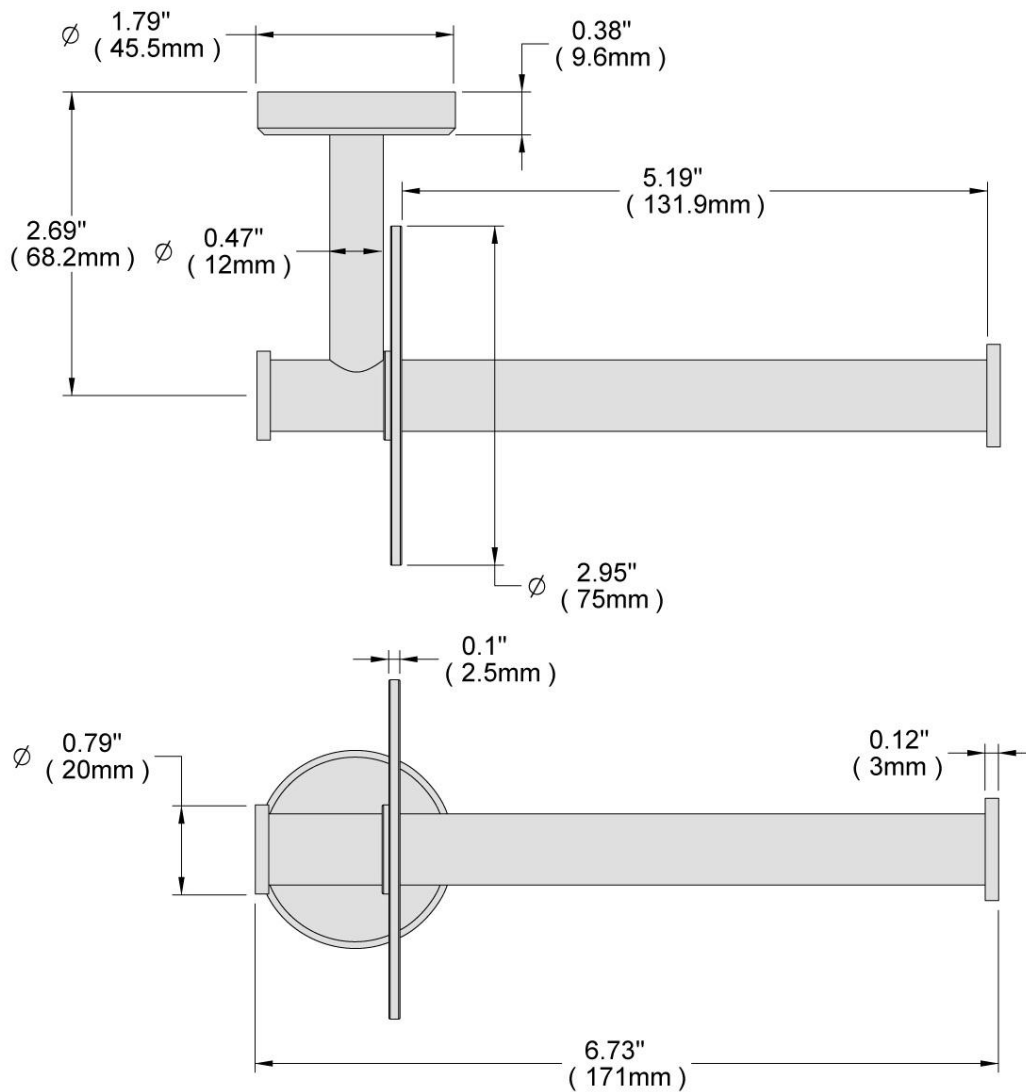

TOILET PAPER HOLDER

TPH1021BR13PC

Product Diagram