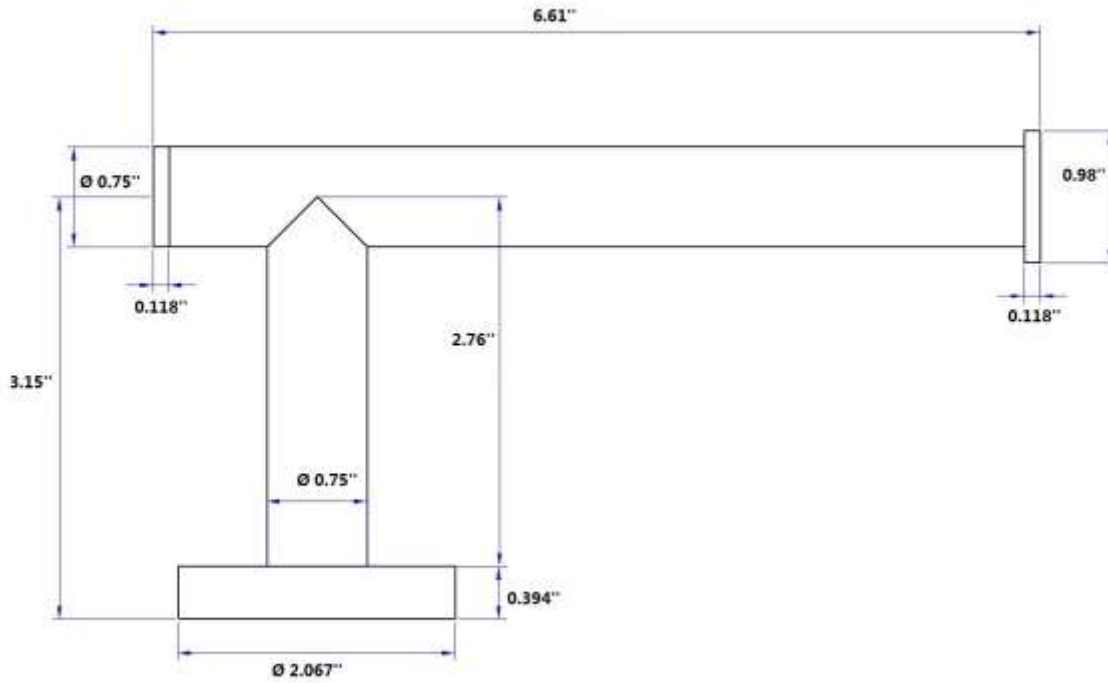

TOILET PAPER HOLDER

TPH1002BR13PC

Description

- Brass Material

Colors/Finishes

- Polished Chrome
- Brushed Chrome
- Polished Nickel
- Satin Nickel
- Oil Rubbed

TOILET PAPER HOLDER
TPH1002BR13PC

Product Diagram