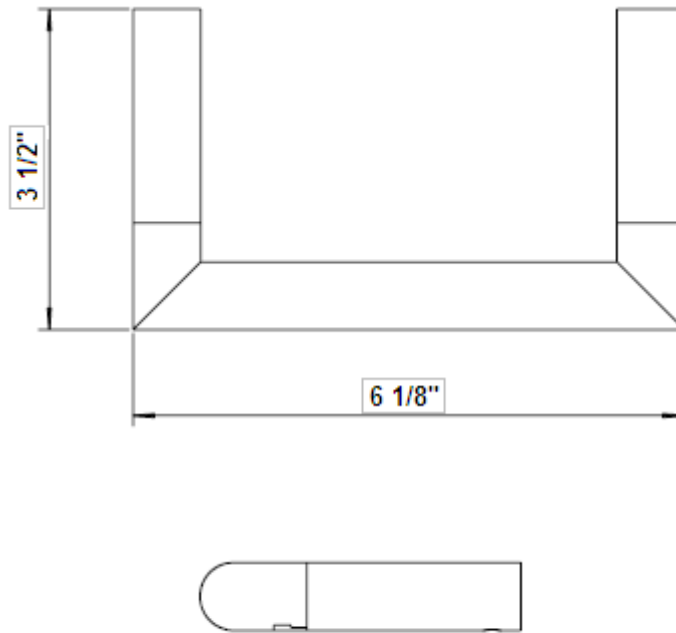

**TOILET PAPER HOLDER**

TPH1001BR13PC

**Description**

- Brass Material
- Holder swings up and open to receive TP roll

**Colors/Finishes**

- Polished Chrome
- Brushed Chrome
- Polished Nickel
- Satin Nickel

**TOILET PAPER HOLDER**

TPH1001BR13PC

**Product Diagram**