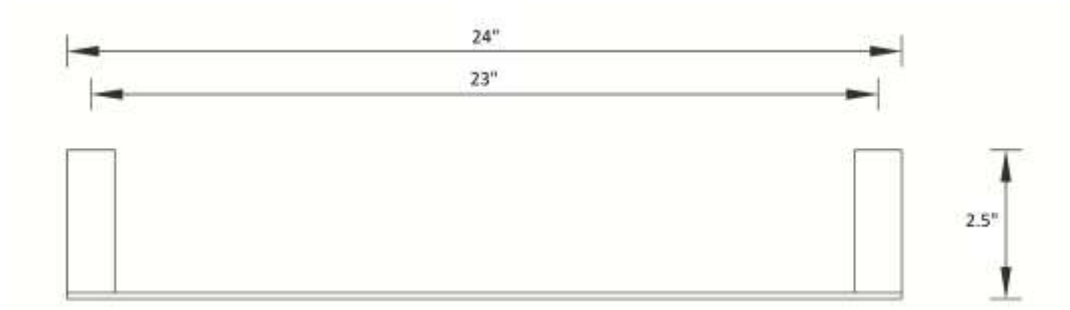

TOWEL BAR

TB1076BR13PC

Description

- Brass Material
- Available as 12", 18" and 24"

Colors/Finishes

- Polished Chrome
- Brushed Chrome
- Polished Nickel
- Satin Nickel
- Brushed Nickel

TOWEL BAR
TB1076BR13PC

Product Diagram