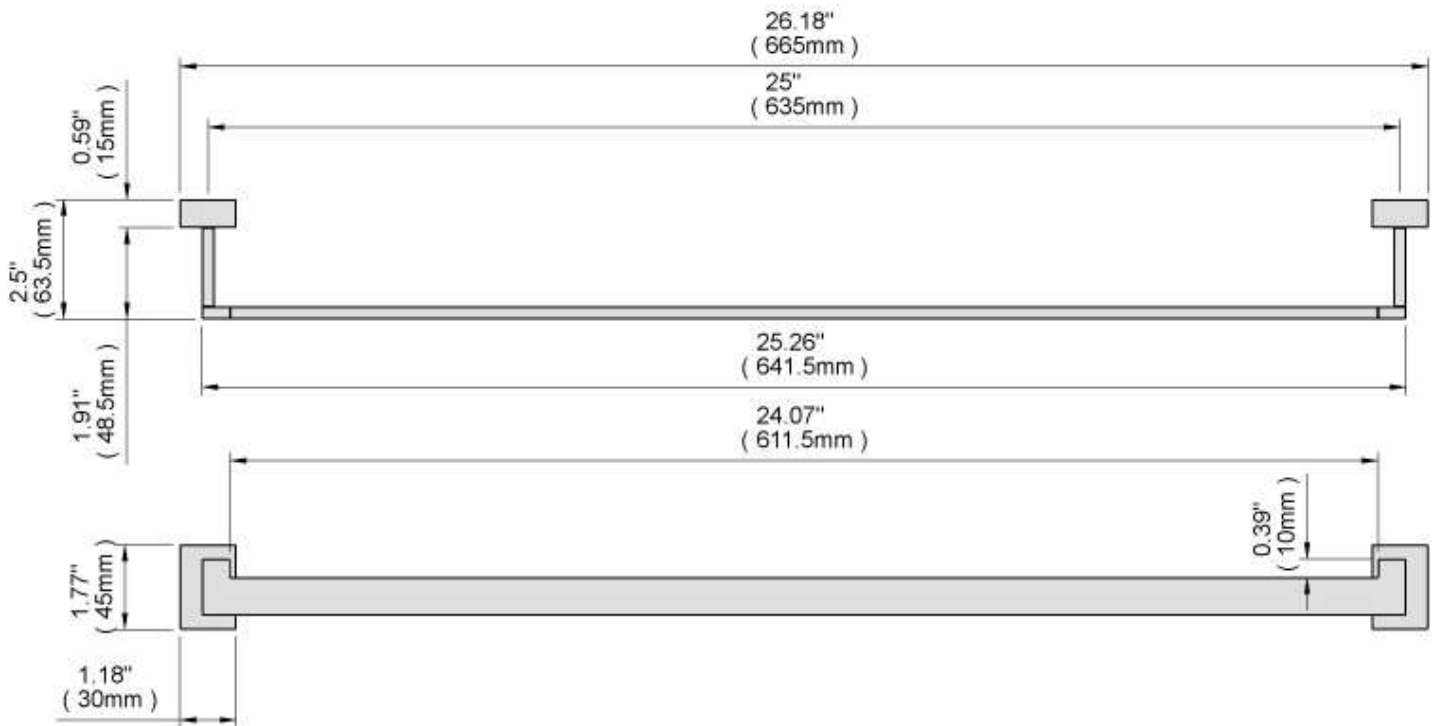

TOWEL BAR

TB1065BR13PC

Description

- Brass Material
- Available as 12", 18" and 24"

Colors/Finishes

- Polished Chrome
- Brushed Chrome
- Polished Nickel
- Satin Nickel

TOWEL BAR

TB1065BR13PC

Product Diagram