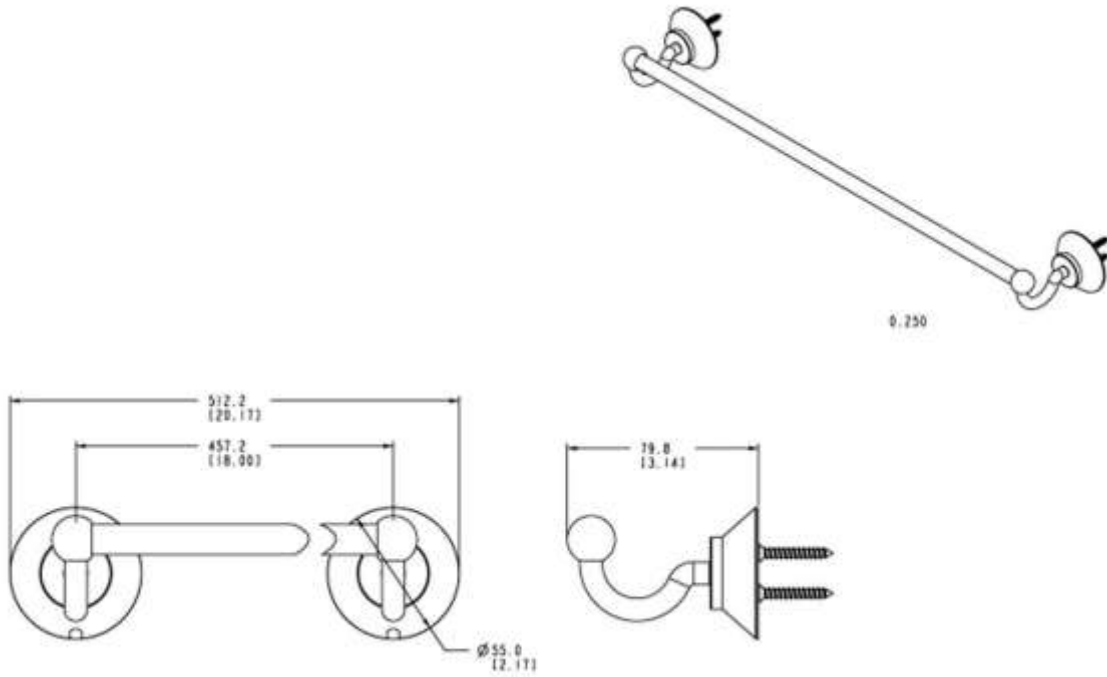

TOWEL BAR

TB1055BR13PC

Description

- Brass Material
- Available as 12", 18" and 24"

Colors/Finishes

- Polished Chrome
- Brushed Chrome
- Polished Nickel
- Satin Nickel

TOWEL BAR
TB1055BR13PC

Product Diagram