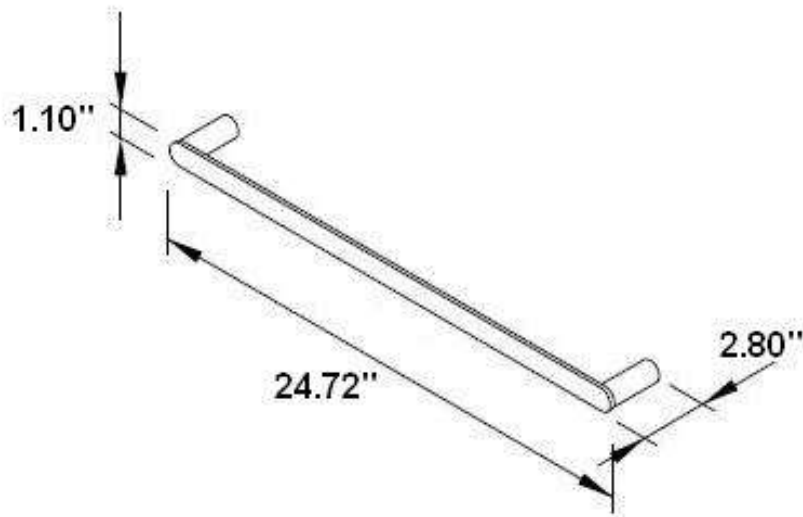

TOWEL BAR

TB1053BR13PC

Description

- Brass Material
- Available as 12", 18" and 24"

Colors/Finishes

- Polished Chrome
- Brushed Chrome
- Polished Nickel
- Satin Nickel

TOWEL BAR
TB1053BR13PC

Product Diagram