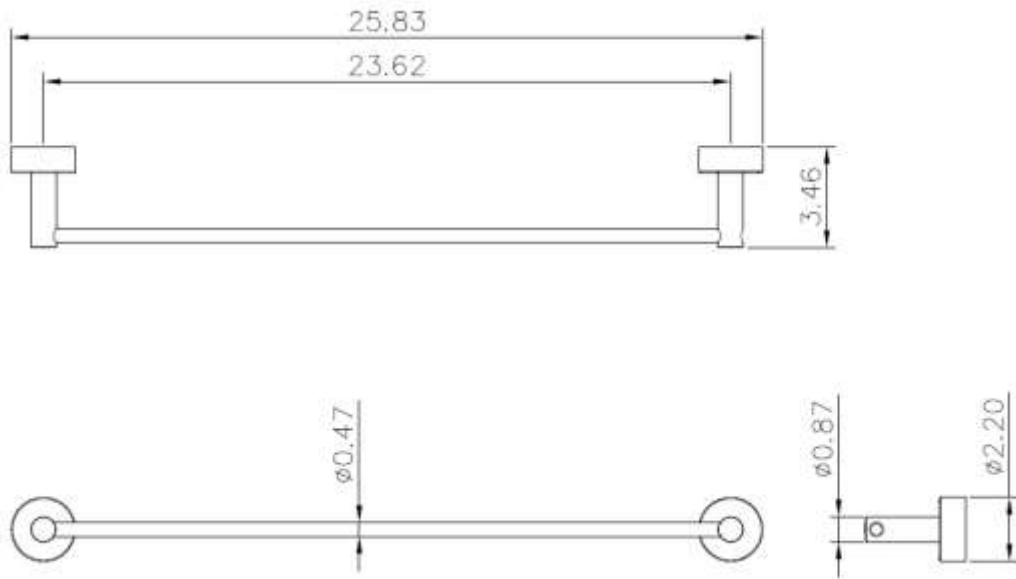

TOWEL BAR

TB1051BR13PC

Description

- Brass Material
- Available as 12", 18" and 24"

Colors/Finishes

- Polished Chrome
- Brushed Chrome
- Polished Nickel
- Satin Nickel

TOWEL BAR
TB1051BR13PC

Product Diagram