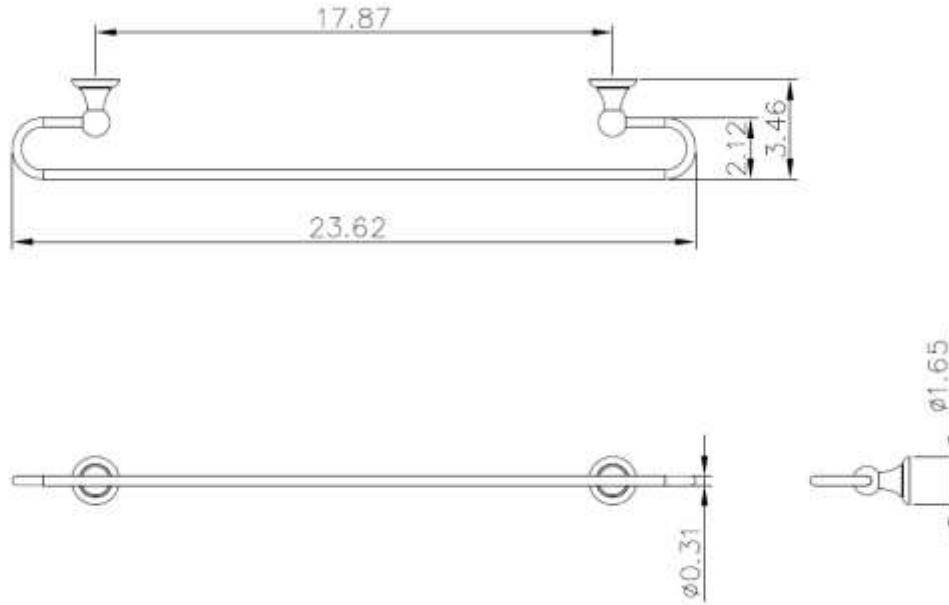

## TOWEL BAR

TB1046BR13PC

### Description

- Brass Material

### Colors/Finishes

- Polished Chrome
- Brushed Chrome
- Polished Nickel
- Satin Nickel

**TOWEL BAR**  
TB1046BR13PC

**Product Diagram**