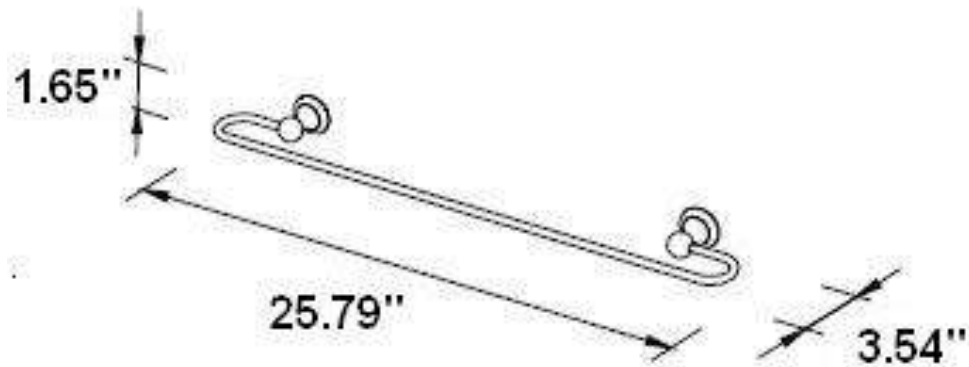

TOWEL BAR

TB1045BR13PC

Description

- Brass Material
- Available as 12", 18" and 24"

Colors/Finishes

- Polished Chrome
- Brushed Chrome
- Polished Nickel
- Satin Nickel

TOWEL BAR
TB1045BR13PC

Product Diagram