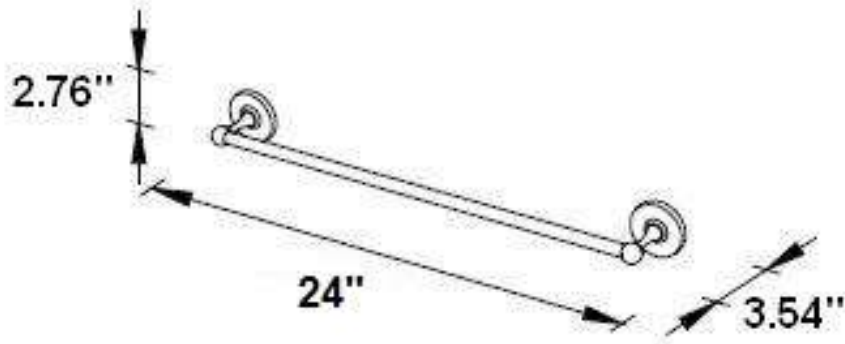

TOWEL BAR

TB1043BR13PC

Description

- Brass Material
- Available as 12", 18" and 24"

Colors/Finishes

- Polished Chrome
- Brushed Chrome
- Polished Nickel
- Satin Nickel

TOWEL BAR
TB1043BR13PC

Product Diagram