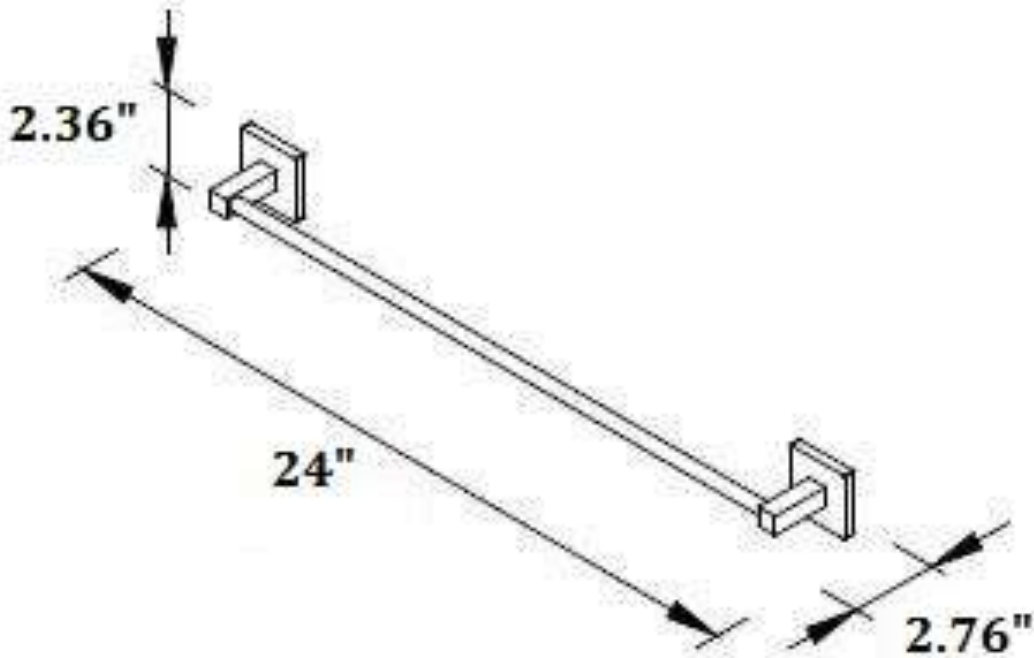

TOWEL BAR

TB1041BR13PC

Description

- Brass Material
- Available as 12", 18" and 24"

Colors/Finishes

- Polished Chrome
- Brushed Chrome
- Polished Nickel
- Satin Nickel

TOWEL BAR
TB1041BR13PC

Product Diagram