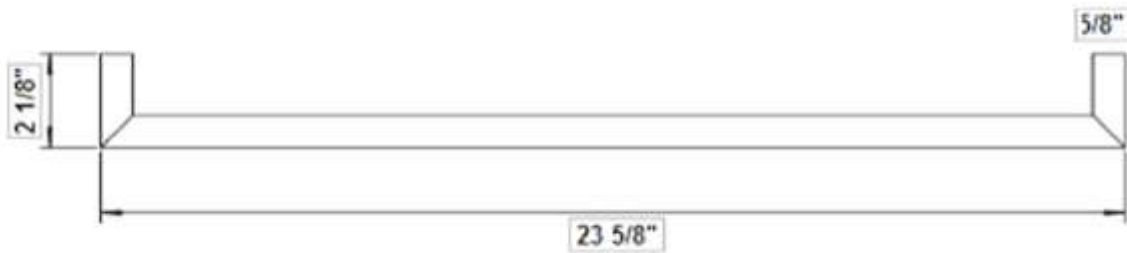

TOWEL BAR

TB1001BR13PC

Description

- Brass Material
- Available as 12", 18" and 24"

Colors/Finishes

- Polished Chrome
- Brushed Chrome
- Polished Nickel
- Satin Nickel

TOWEL BAR
TB1001BR13PC

Product Diagram