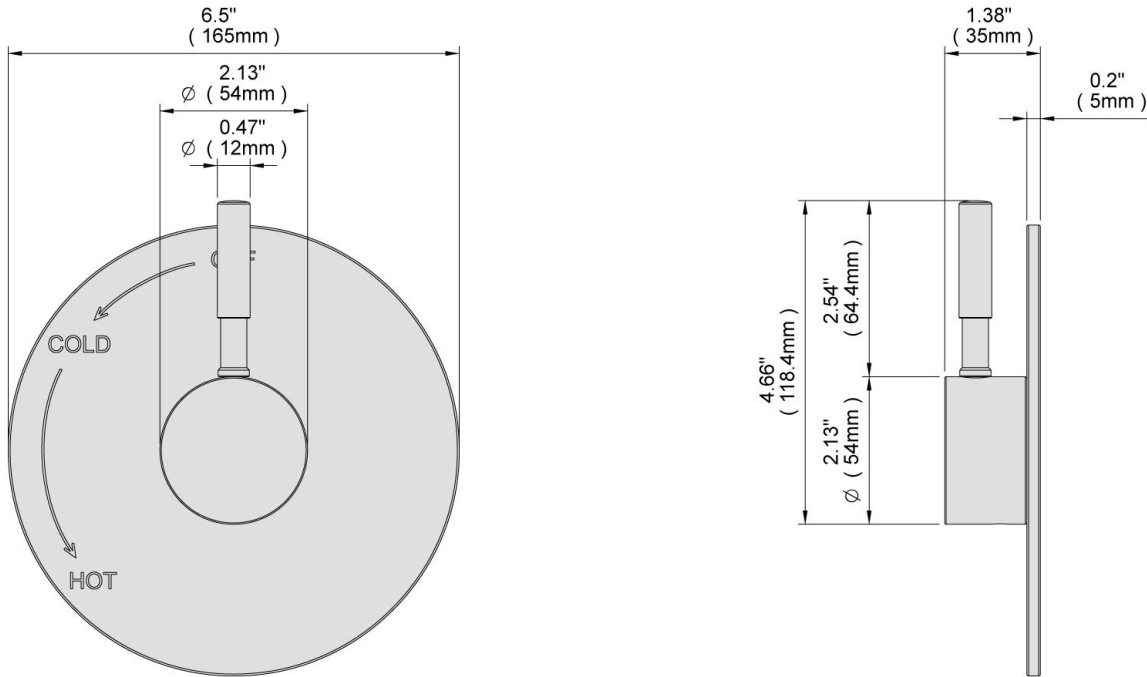

SHOWER TRIM
STWOD1034BR8PC

Product Diagram