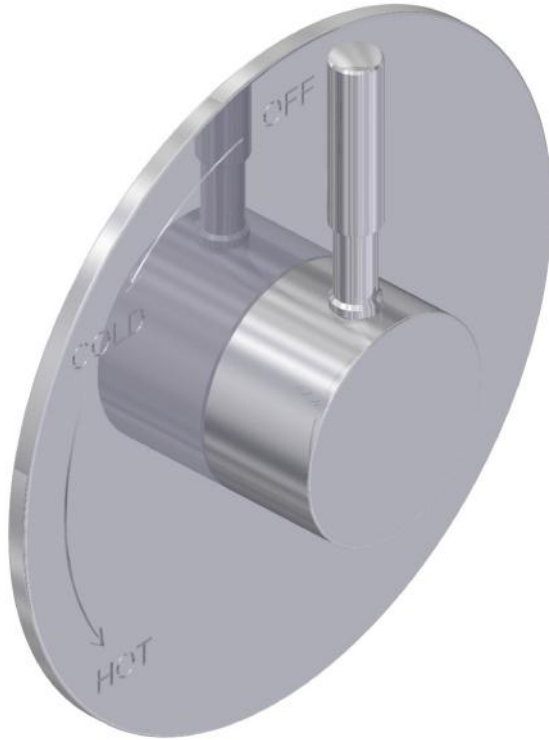

## SHOWER TRIM STWOD1034BR8PC

### Description

- Pressure Balance shower trim
- All Brass Material
- Lever handle
- Solid Face Plate
- **NO** screw holes on face plate

### Colors/Finishes

- Polished Chrome
- Brushed Chrome
- Polished Nickel
- Satin Nickel

**SHOWER TRIM**  
STWOD1034BR8PC

**Product Diagram**