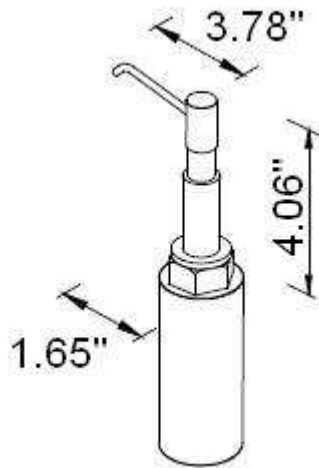

SOAP DISPENSER
SPD1003BR

Description

- Stainless Steel Top
- Plastic Bottle
Soft Touch Pump Dispenser

Colors/Finishes

- Polished Chrome
- Brushed Chrome
- Polished Nickel
- Satin Nickel

SOAP DISPENSER
SPD1003BR

Product Diagram