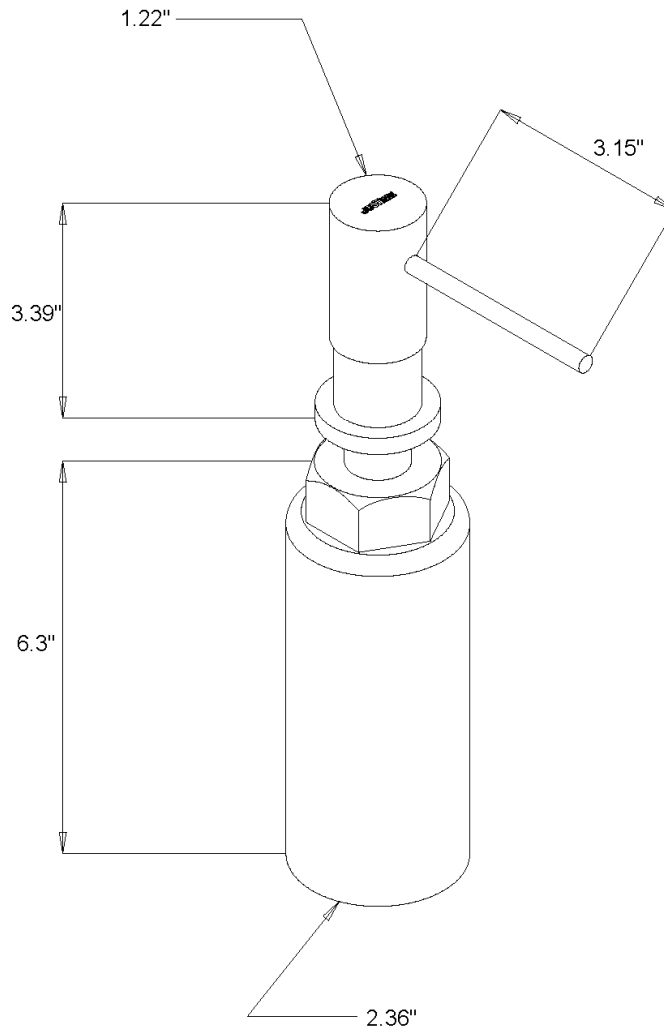

SOAP DISPENSER
SPD1002BR

Description

- Brass top
- Plastic Bottle
- Soft touch pump dispenser

Colors/Finishes

- Polished Chrome
- Brushed Chrome
- Polished Nickel
- Satin Nickel

SOAP DISPENSER
SPD1002BR

Product Diagram