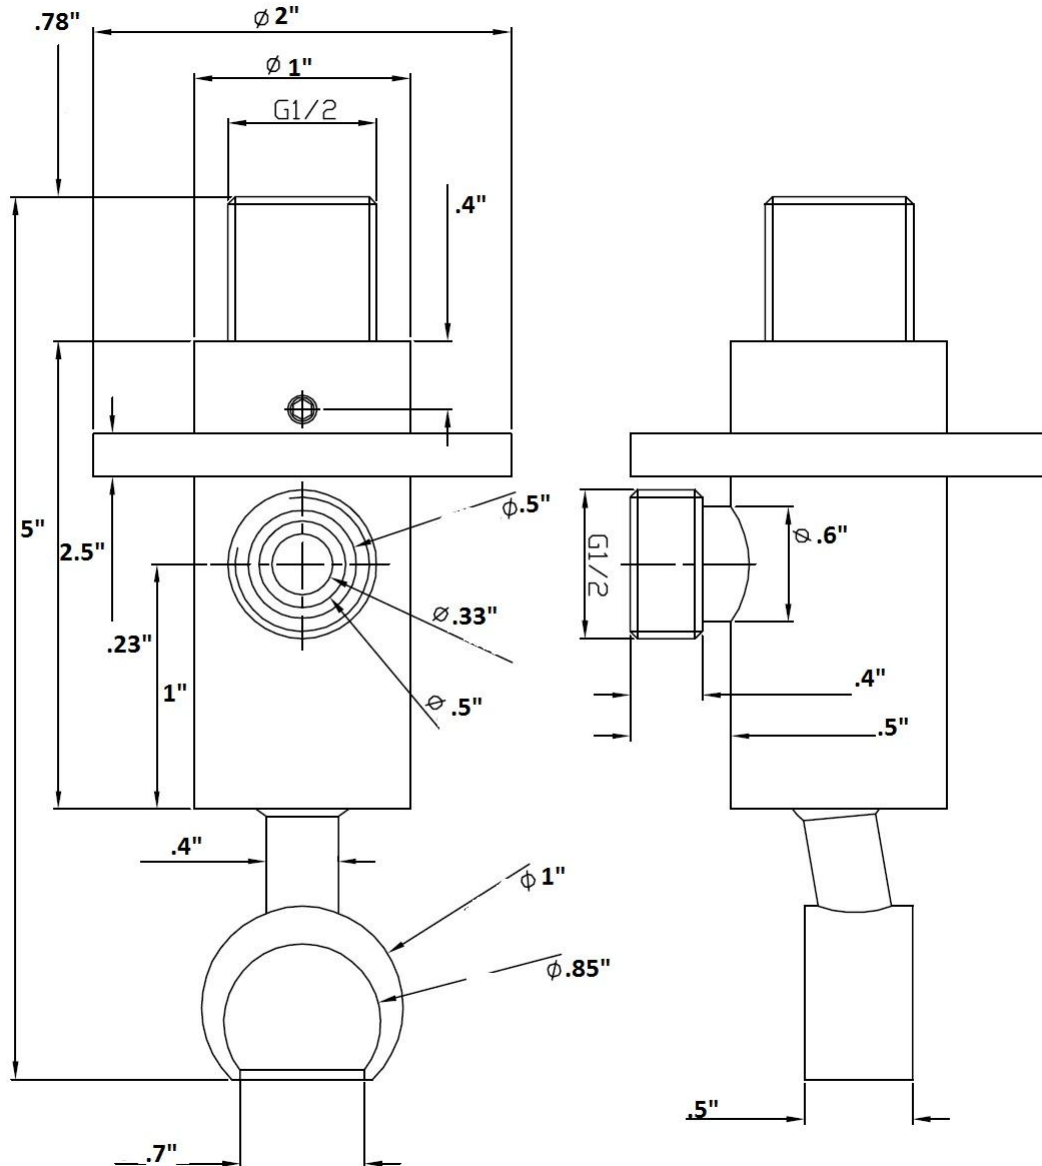

SHOWER HOLDER
SHH1009BR13PC

Description

- All Brass Material

Codes/Standards Applicable

Specified model meets or exceeds the following:
N/A

Colors/Finishes

- Polished Chrome
- Brushed Chrome
- Polished Nickel
- Satin Nickel

SHOWER HOLDER
SHH1009BR13PC

Product Diagram