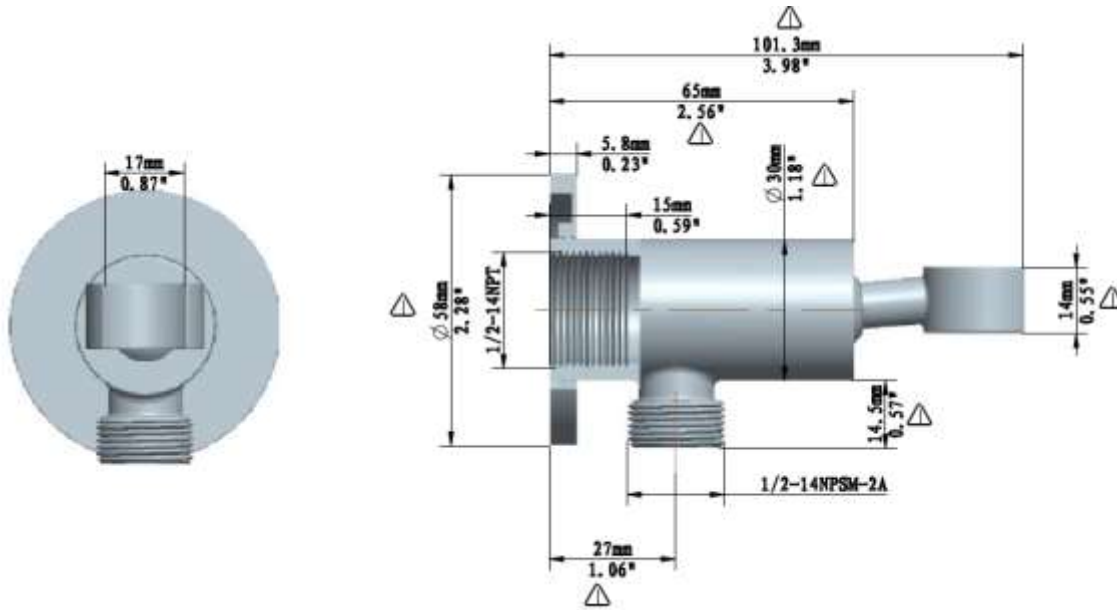

SHOWER HOLDER

SHH1009BR13PC

Description

- All Brass Material

Codes/Standards Applicable

Specified model meets or exceeds the following:

N/A

Colors/Finishes

- Polished Chrome
- Brushed Chrome
- Polished Nickel
- Satin Nickel

SHOWER HOLDER

SHH1009BR13PC

Product Diagram