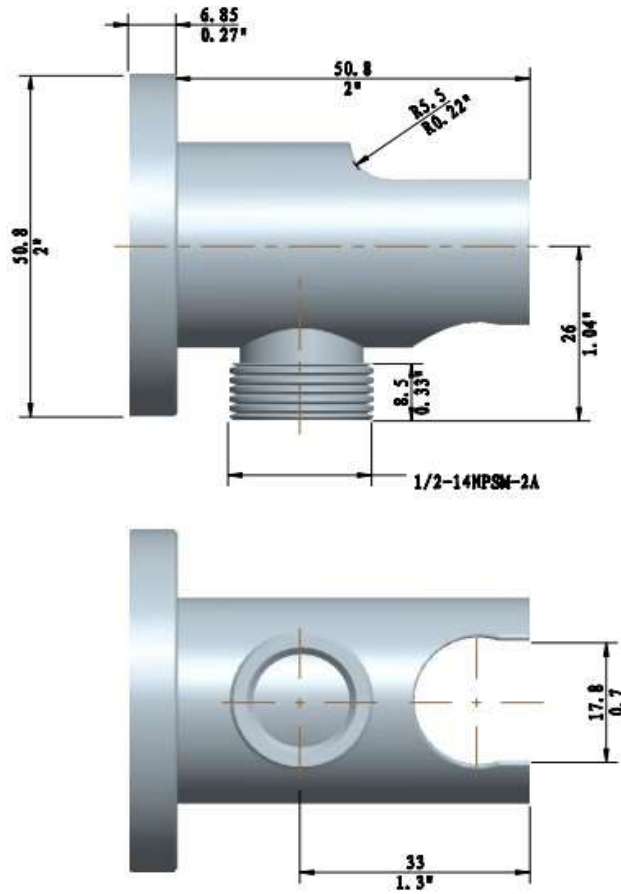

SHOWER HOLDER

SHH1007BR13PC

Description

- All Brass Material

Codes/Standards Applicable

Specified model meets or exceeds the following:

N/A

Colors/Finishes

- Polished Chrome
- Brushed Chrome
- Polished Nickel
- Satin Nickel

SHOWER HOLDER
SHH1007BR13PC

Product Diagram