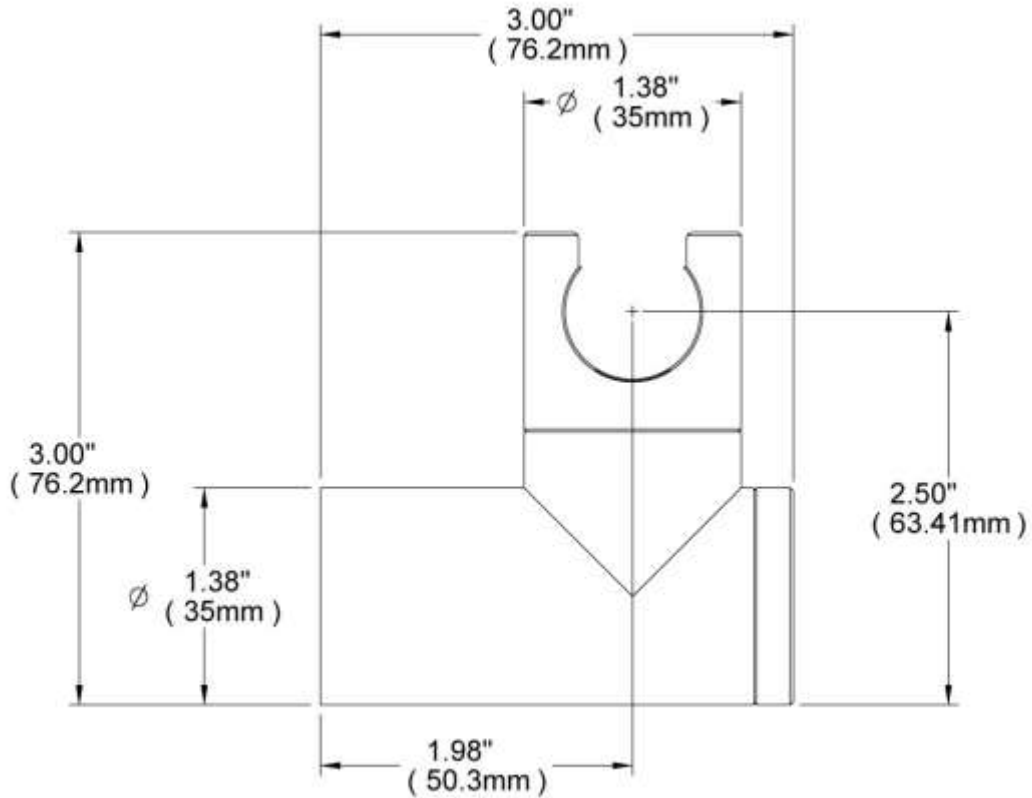

SHOWER HOLDER

SHH1001BR13PC

Description

- Brass Material
- Multi position

Codes/Standards Applicable

Specified model meets or exceeds the following:
N/A

Colors/Finishes

- Polished Chrome
- Brushed Chrome
- Polished Nickel
- Satin Nickel

SHOWER HOLDER

SHH1001BR13PC

Product Diagram