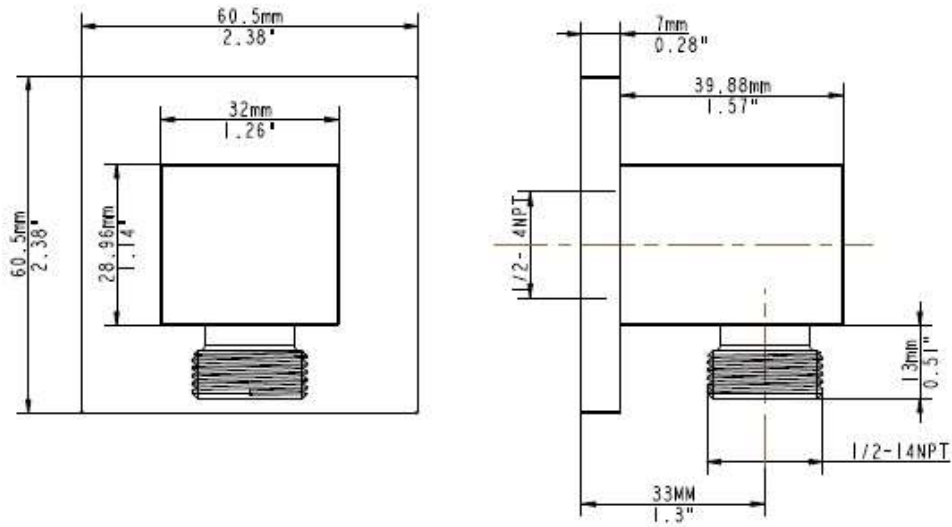

SHOWER ELBOW
SE1000BR13PC

Description

- Brass Material

Codes/Standards Applicable

Specified model meets or exceeds the following:
N/A

Colors/Finishes

- Polished Chrome
- Brushed Chrome
- Polished Nickel
- Satin Nickel

SHOWER ELBOW
SE1000BR13PC

Product Diagram