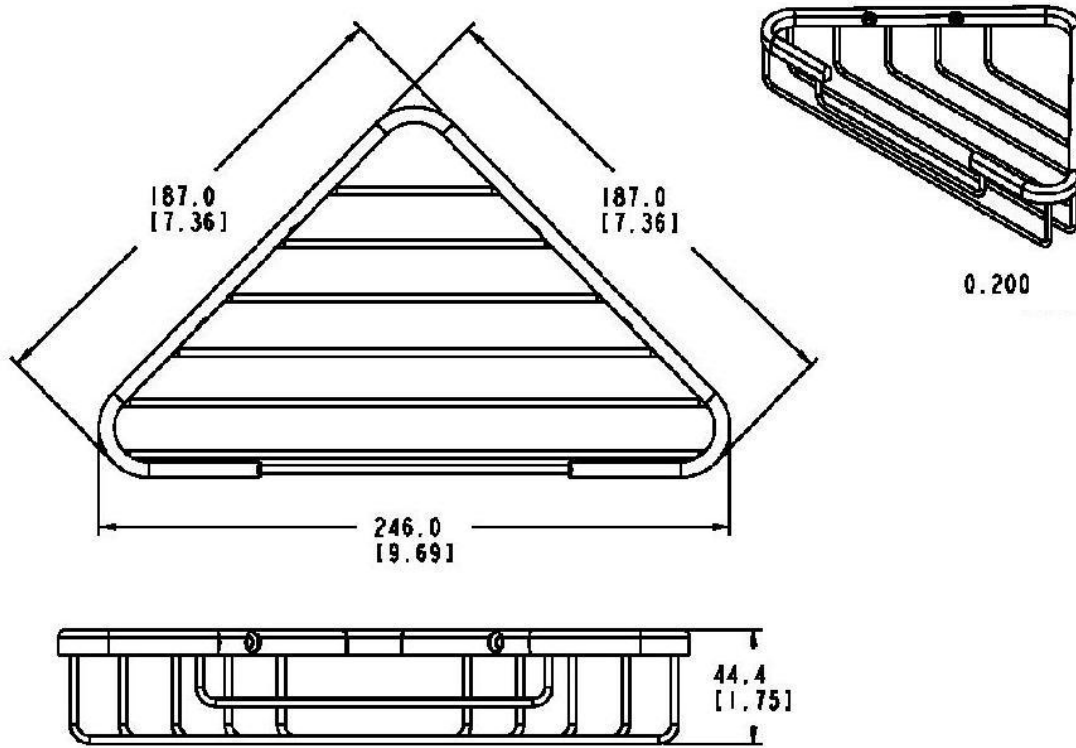

SHOWER BASKET

SB1007BR13PC

Description

- Brass shower basket

Colors/Finishes

- Polished Chrome
- Brushed Chrome
- Polished Nickel
- Satin Nickel

SHOWER BASKET
SB1007BR13PC

Product Diagram