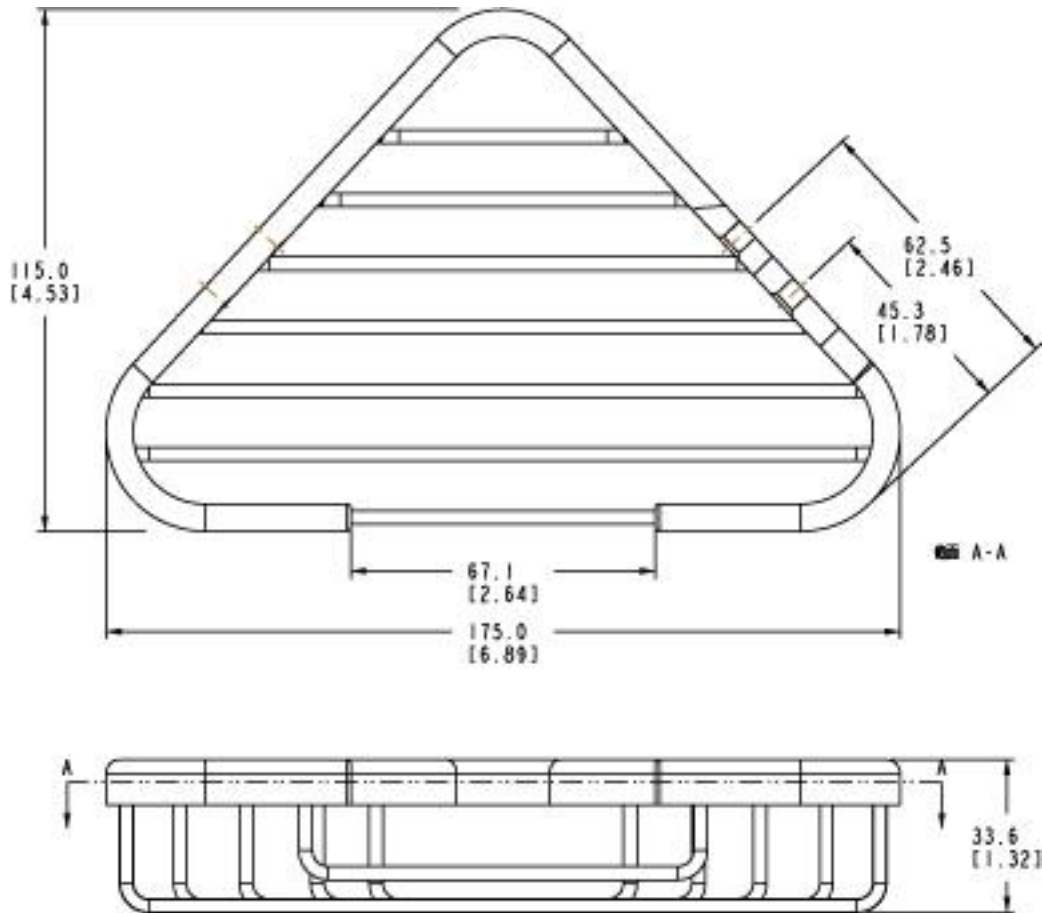

SHOWER BASKET

SB1006BR13PC

Description

- Brass shower basket
- Dimension- 6.9"L * 4.4"W * 1.3"D

Colors/Finishes

- Polished Chrome
- Brushed Chrome
- Polished Nickel
- Satin Nickel

SHOWER BASKET
SB1006BR13PC

Product Diagram