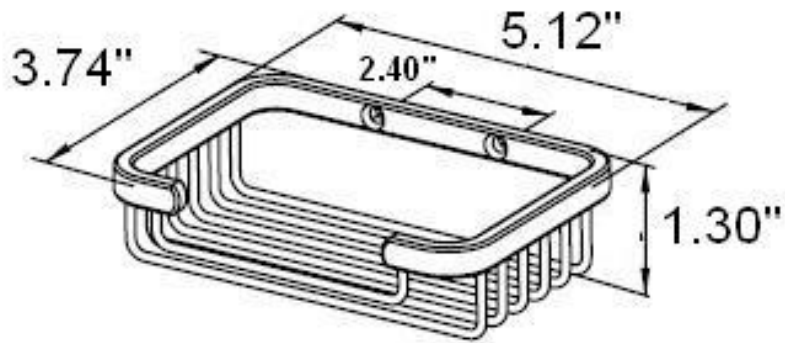

SHOWER BASKET

SB1005BR13PC

Description

- Brass shower basket

Colors/Finishes

- Polished Chrome
- Brushed Chrome
- Polished Nickel
- Satin Nickel

SHOWER BASKET
SB1005BR13PC

Product Diagram