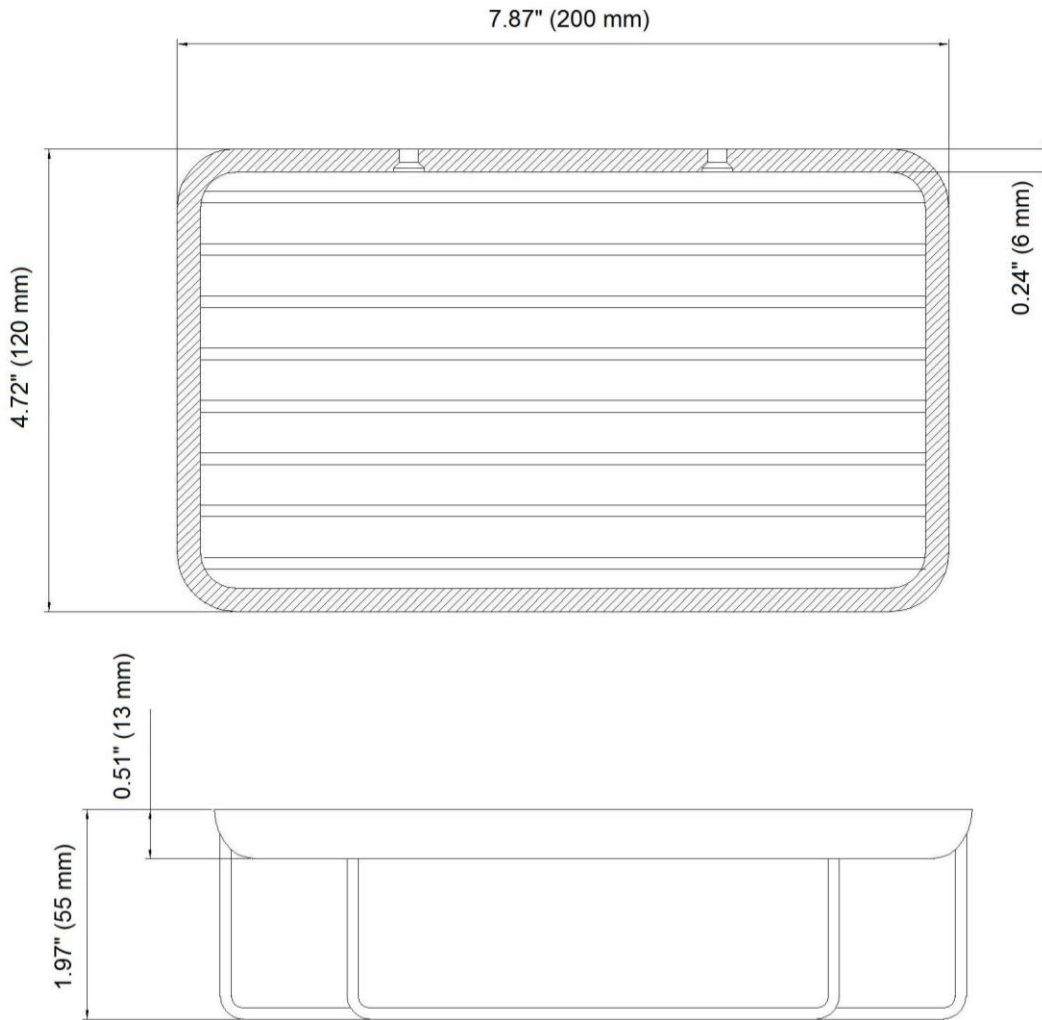

SHOWER BASKET
SB1002BR13PC

Product Diagram