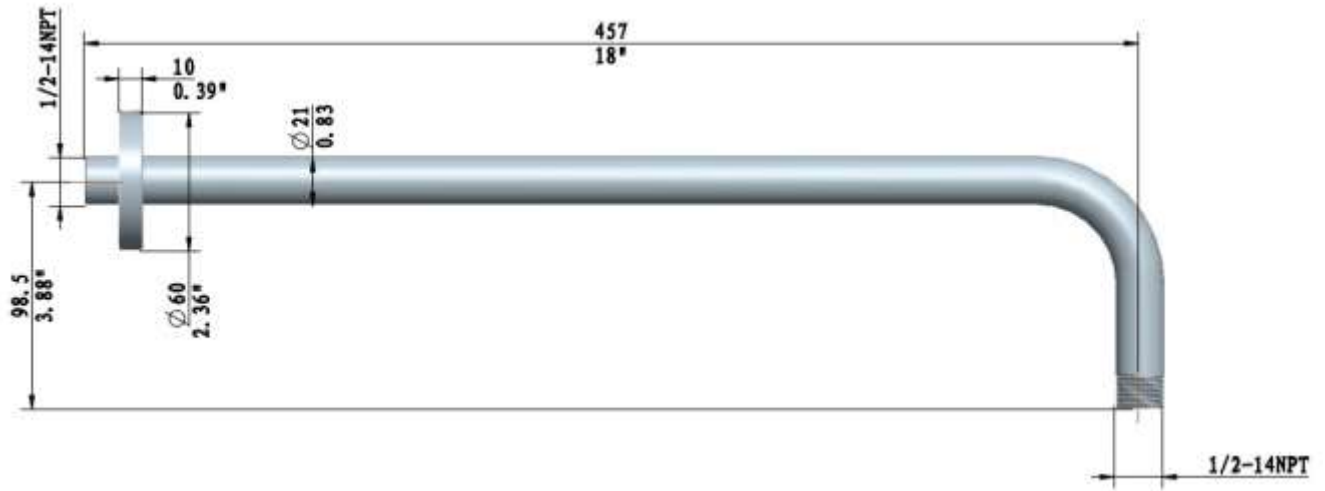

**SHOWER ARM**  
SA1005BR13PC

**Description**

- All Brass
- ½" NPT
- Escutcheon included
- Custom length sizes available
- Available with square escutcheon

**Codes/Standards Applicable**

Specified model meets or exceeds the following:

- N/A

**Colors/Finishes**

- Polished Chrome
- Brushed Chrome
- Polished Nickel
- Satin Nickel

**SHOWER ARM**  
SA1005BR13PC

**Product Diagram**