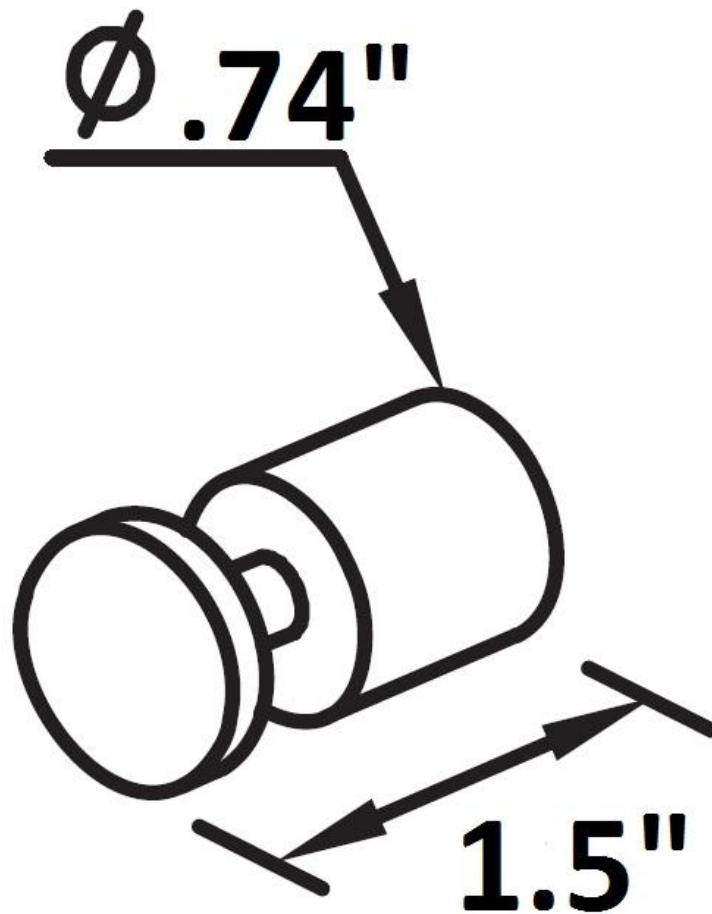

**ROBE HOOK**  
RH1066BR13PC

**Description**

- All brass material

**Colors/Finishes**

- Polished Chrome
- Brushed Chrome
- Polished Nickel
- Satin Nickel
- Brushed Nickel

**ROBE HOOK**  
RH1066BR13PC

**Product Diagram**