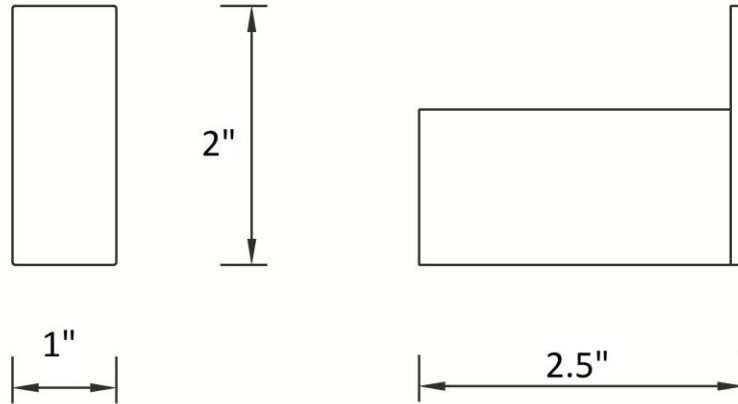

**ROBE HOOK**  
RH1065BR13PC

**Description**

- All brass material

**Colors/Finishes**

- Polished Chrome
- Brushed Chrome
- Polished Nickel
- Satin Nickel
- Brushed Nickel

**ROBE HOOK**  
RH1065BR13PC

**Product Diagram**