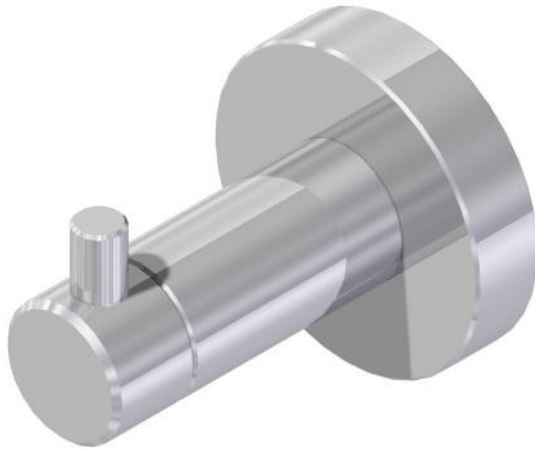

ROBE HOOK
RH1064BR13PC

Description

- All brass material

Colors/Finishes

- Polished Chrome
- Brushed Chrome
- Polished Nickel
- Satin Nickel

ROBE HOOK
RH1064BR13PC

Product Diagram