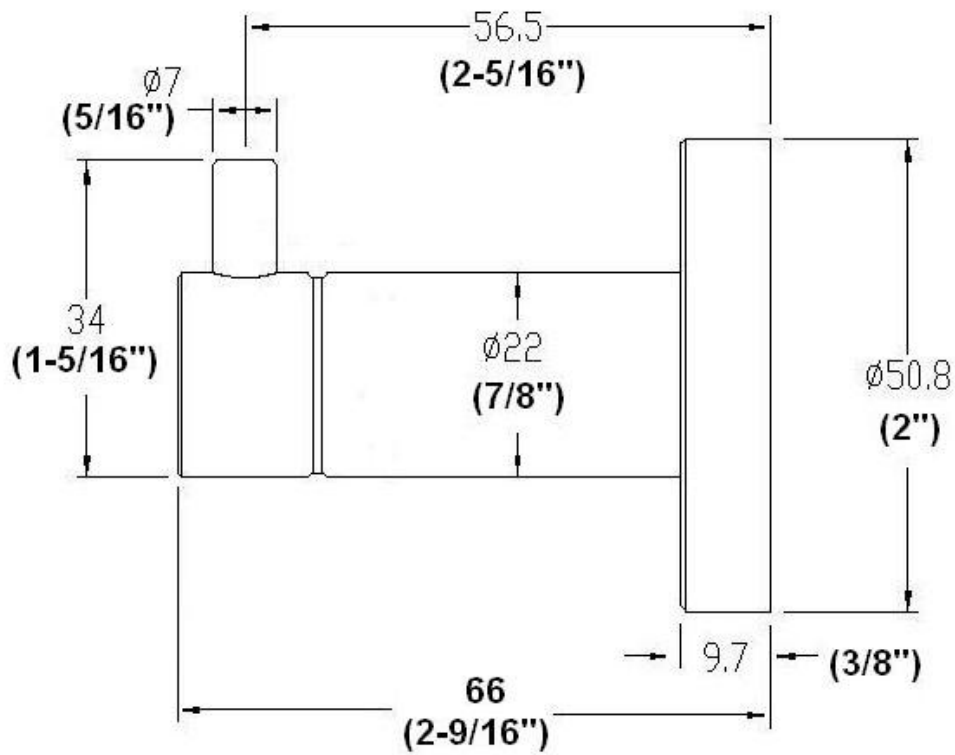

ROBE HOOK
RH1064BR13PC

Description

- All brass material

Colors/Finishes

- Polished Chrome
- Brushed Chrome
- Polished Nickel
- Satin Nickel

ROBE HOOK
RH1064BR13PC

Product Diagram