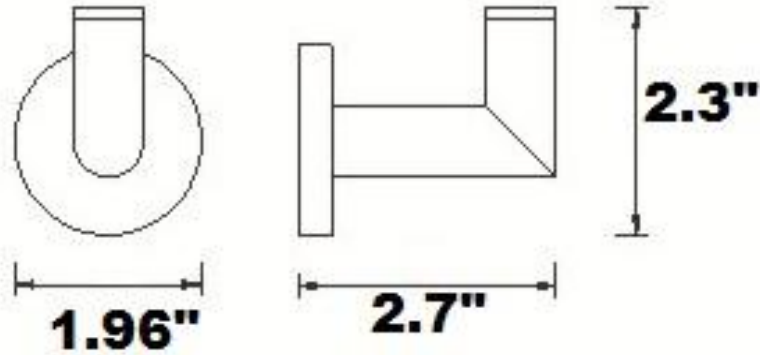

**ROBE HOOK**  
RH1063BR13PC

**Description**

- All brass material

**Colors/Finishes**

- Polished Chrome
- Brushed Chrome
- Polished Nickel
- Satin Nickel

**ROBE HOOK**  
RH1063BR13PC

**Product Diagram**