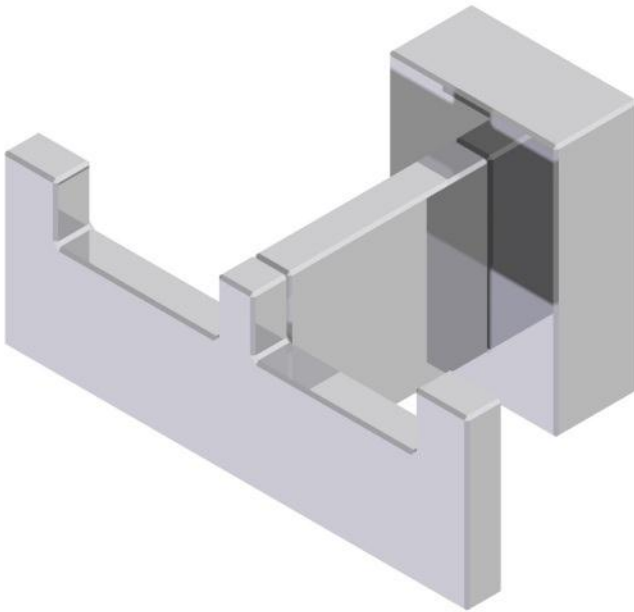

ROBE HOOK
RH1059BR13PC

Description

- All brass material

Colors/Finishes

- Polished Chrome
- Brushed Chrome
- Polished Nickel
- Satin Nickel

ROBE HOOK
RH1059BR13PC

Product Diagram