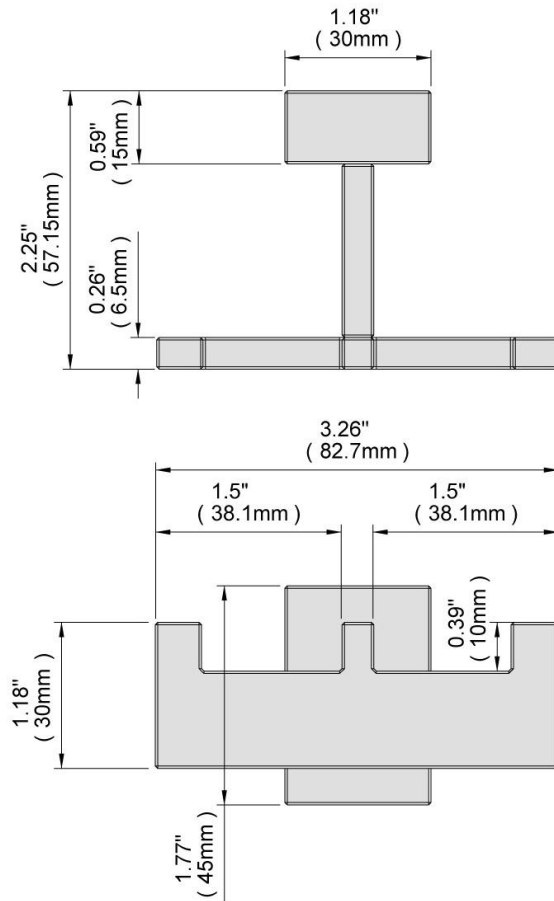

ROBE HOOK
RH1059BR13PC

Description

- All brass material

Colors/Finishes

- Polished Chrome
- Brushed Chrome
- Polished Nickel
- Satin Nickel

ROBE HOOK
RH1059BR13PC

Product Diagram