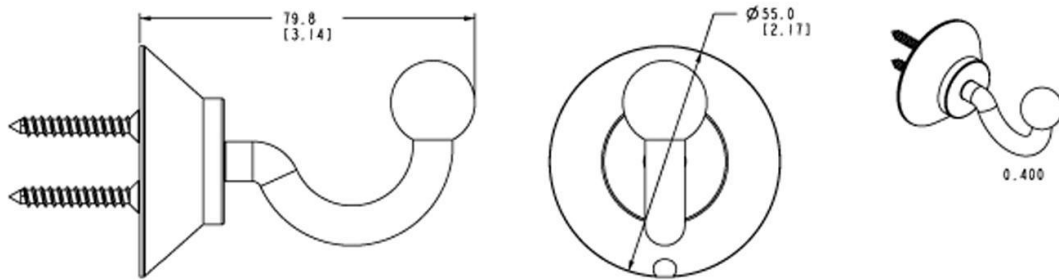

ROBE HOOK
RH1050BR13PC

Description

- Brass Material

Colors/Finishes

- Polished Chrome
- Brushed Chrome
- Polished Nickel
- Satin Nickel

ROBE HOOK
RH1050BR13PC

Product Diagram