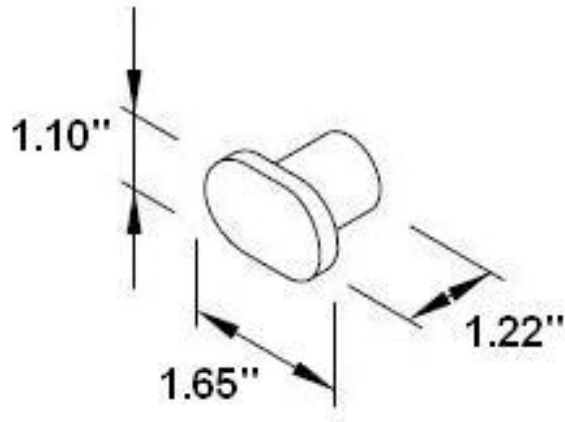

**ROBE HOOK**  
RH1048BR13PC

**Description**

- Brass Material

**Colors/Finishes**

- Polished Chrome
- Brushed Chrome
- Polished Nickel
- Satin Nickel

**ROBE HOOK**  
RH1048BR13PC

**Product Diagram**