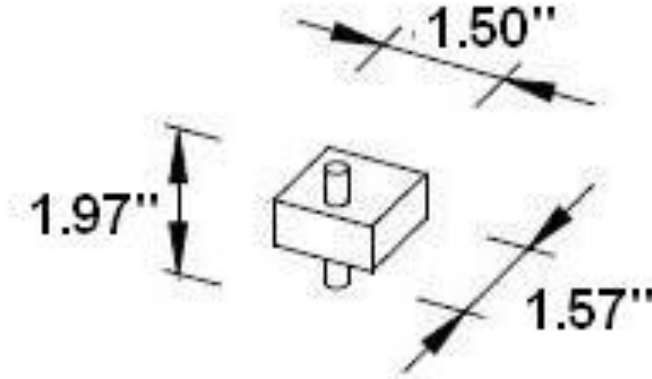

**ROBE HOOK**  
RH1047BR13PC

**Description**

- Brass Material

**Colors/Finishes**

- Polished Chrome
- Brushed Chrome
- Polished Nickel
- Satin Nickel

**ROBE HOOK**  
RH1047BR13PC

**Product Diagram**