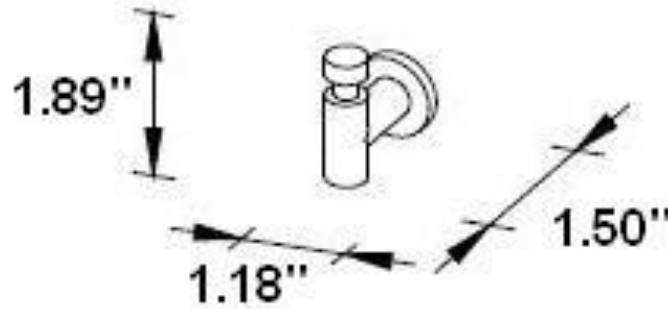

**ROBE HOOK**  
RH1042BR13PC

**Description**

- Brass Material

**Colors/Finishes**

- Polished Chrome
- Brushed Chrome
- Polished Nickel
- Satin Nickel

**ROBE HOOK**  
RH1042BR13PC

**Product Diagram**