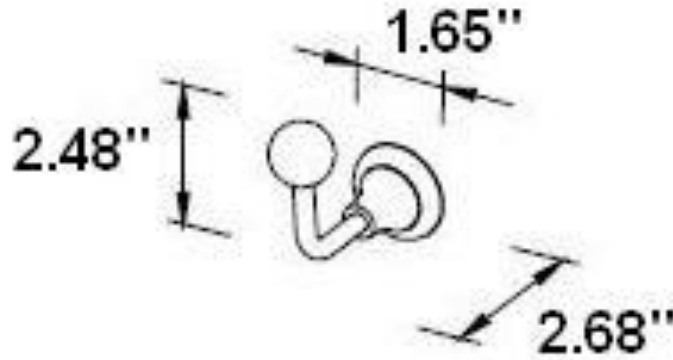

ROBE HOOK
RH1041BR13PC

Description

- Brass Material

Colors/Finishes

- Polished Chrome
- Brushed Chrome
- Polished Nickel
- Satin Nickel

ROBE HOOK
RH1041BR13PC

Product Diagram