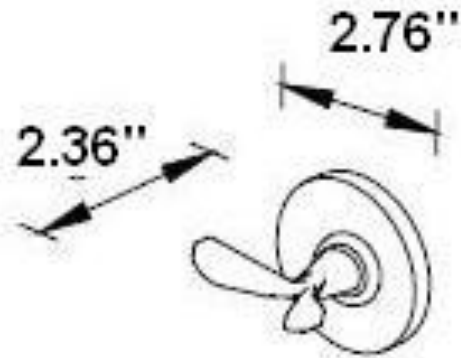

ROBE HOOK
RH1039BR13PC

Description

- Brass Material

Colors/Finishes

- Polished Chrome
- Brushed Chrome
- Polished Nickel
- Satin Nickel

ROBE HOOK
RH1039BR13PC

Product Diagram