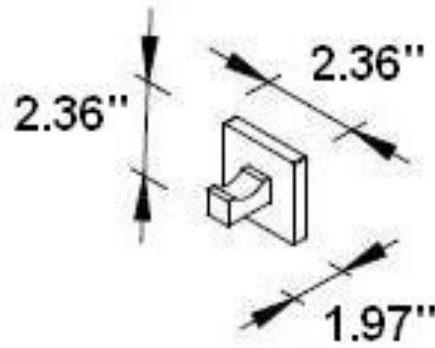

**ROBE HOOK**  
RH1037BR13PC

**Description**

- Brass Material

**Colors/Finishes**

- Polished Chrome
- Brushed Chrome
- Polished Nickel
- Satin Nickel

**ROBE HOOK**  
RH1037BR13PC

**Product Diagram**