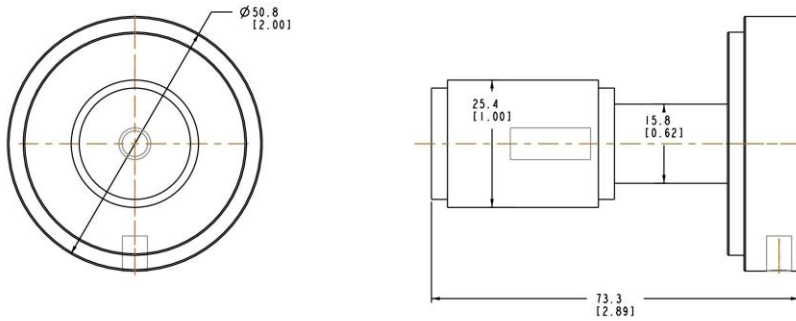

**ROBE HOOK**  
RH1029BR13PC

**Description**

- Brass Material

**Colors/Finishes**

- Polished Chrome
- Brushed Chrome
- Polished Nickel
- Satin Nickel

**ROBE HOOK**  
RH1029BR13PC

**Product Diagram**