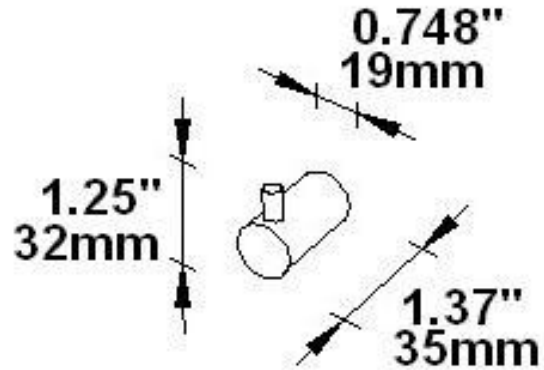

ROBE HOOK
RH1028BR13PC

Description

- Brass Material

Colors/Finishes

- ✓ Polished Nickel
- Polished Chrome
- Brushed Chrome
- Satin Nickel

ROBE HOOK

RH1028BR13PC

Product Diagram