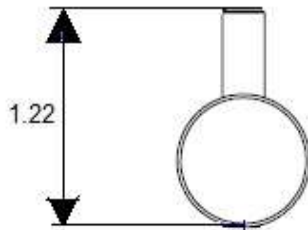

ROBE HOOK
RH1028BR13PC

Description

- Brass Material

Colors/Finishes

- ✓ Polished Chrome
- Brushed Chrome
- Satin Nickel

ROBE HOOK
RH1028BR13PC

Product Diagram