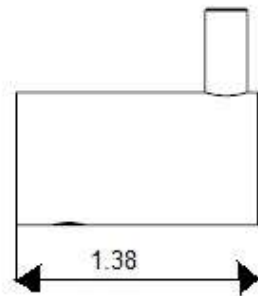

ROBE HOOK
RH1028BR13PC

Description

- Brass Material

Colors/Finishes

- ✓ Polished Chrome
- Brushed Chrome
- Satin Nickel

ROBE HOOK
RH1028BR13PC

Product Diagram