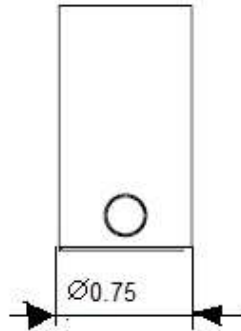

ROBE HOOK
RH1028BR13PC

Description

- Brass Material

Colors/Finishes

- ✓ Polished Chrome
- Brushed Chrome
- Satin Nickel

ROBE HOOK
RH1028BR13PC

Product Diagram