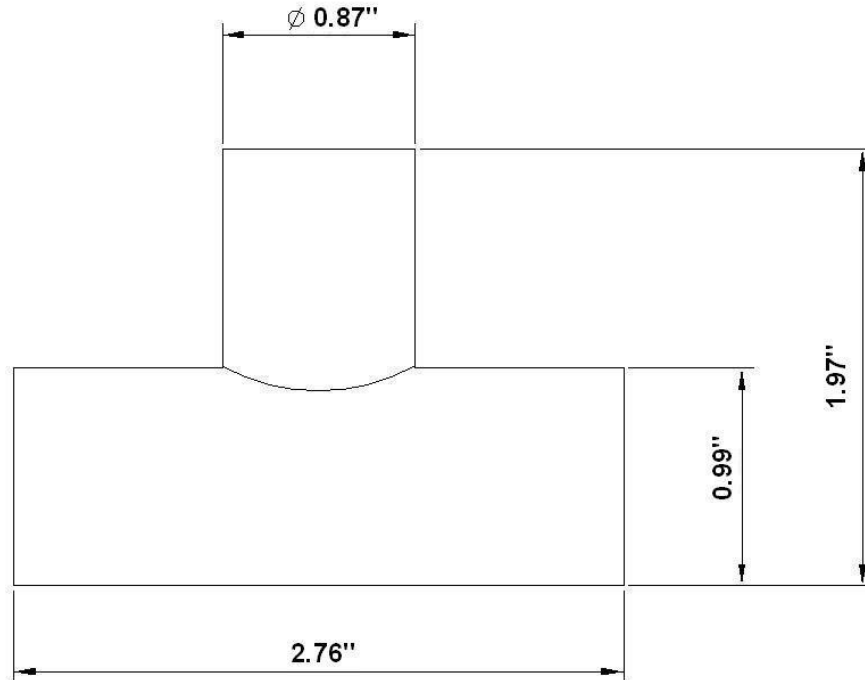

**ROBE HOOK**  
RH1026BR13PC

**Description**

- Brass Material
- Available with round escutcheon

**Colors/Finishes**

- Polished Chrome
- Brushed Chrome
- Polished Nickel
- Satin Nickel

**ROBE HOOK**  
RH1026BR13PC

**Product Diagram**