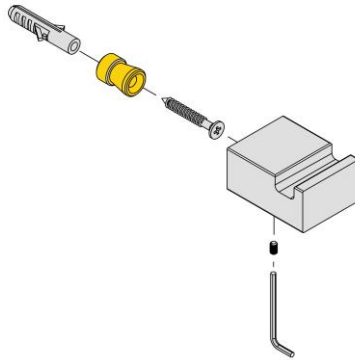

ROBE HOOK
RH1005BR13PC

Description

- All brass material

Colors/Finishes

- Polished Chrome
- Brushed Chrome
- Polished Nickel
- Satin Nickel

ROBE HOOK
RH1005BR13PC

Product Diagram