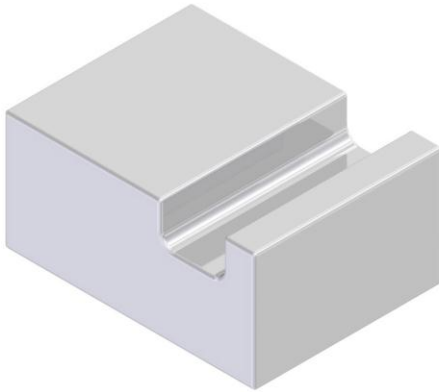

ROBE HOOK
RH1005BR13PC

Description

- All brass material

Colors/Finishes

- Polished Chrome
- Brushed Chrome
- Polished Nickel
- Satin Nickel

ROBE HOOK
RH1005BR13PC

Product Diagram