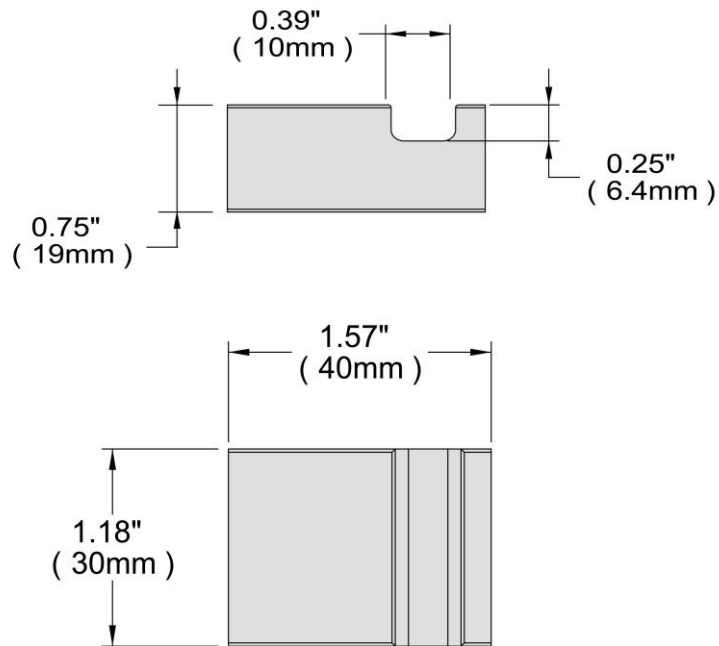

ROBE HOOK
RH1005BR13PC

Description

- All brass material

Colors/Finishes

- Polished Chrome
- Brushed Chrome
- Polished Nickel
- Satin Nickel

ROBE HOOK
RH1005BR13PC

Product Diagram