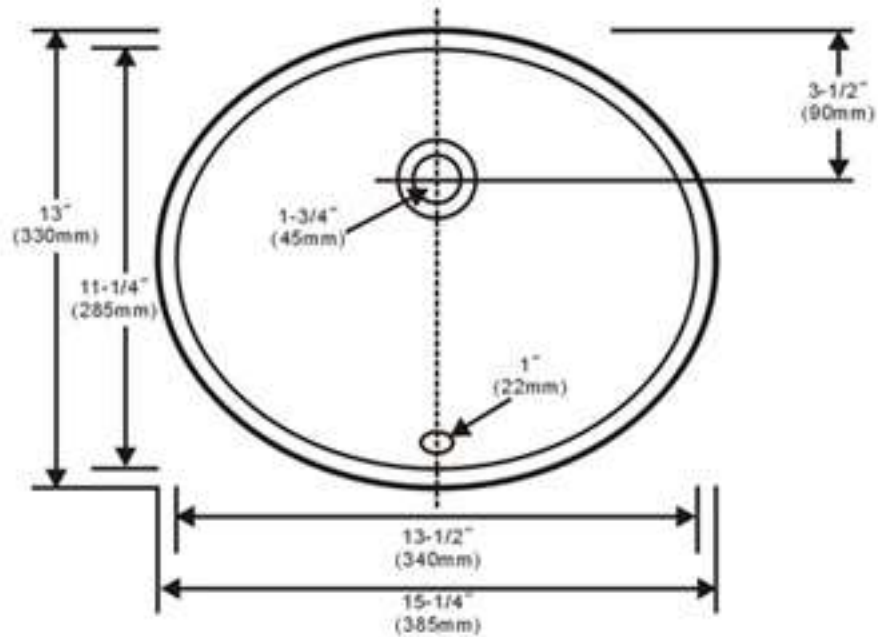

LAVATORY
LV2028CE12

Description

- Ceramic
- Sani Gloss finish for shiny, easy to clean surface
- Wall mount available
- 15 1/4" x 13" OD
- 13 1/2" x 11 1/4" ID
- Overflow on front of bowl

Codes/Standards Applicable

Specified model meets or exceeds the following:

- ASME A112.19.2

Colors/Finishes

- White

LAVATORY
LV2028CE12

Product Diagram