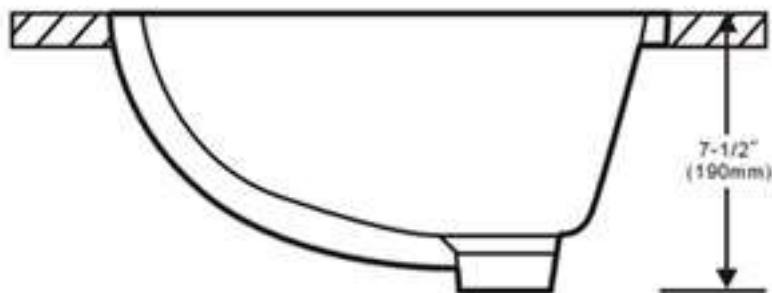

LAVATORY
LV2028CE12

Description

- Ceramic
- Sani Gloss finish for shiny, easy to clean surface
- Wall mount available
- 15 1/4" x 13" OD
- 13 1/2" x 11 1/4" ID
- Overflow on front of bowl

Codes/Standards Applicable

Specified model meets or exceeds the following:

- ASME A112.19.2

Colors/Finishes

- White

LAVATORY
LV2028CE12

Product Diagram