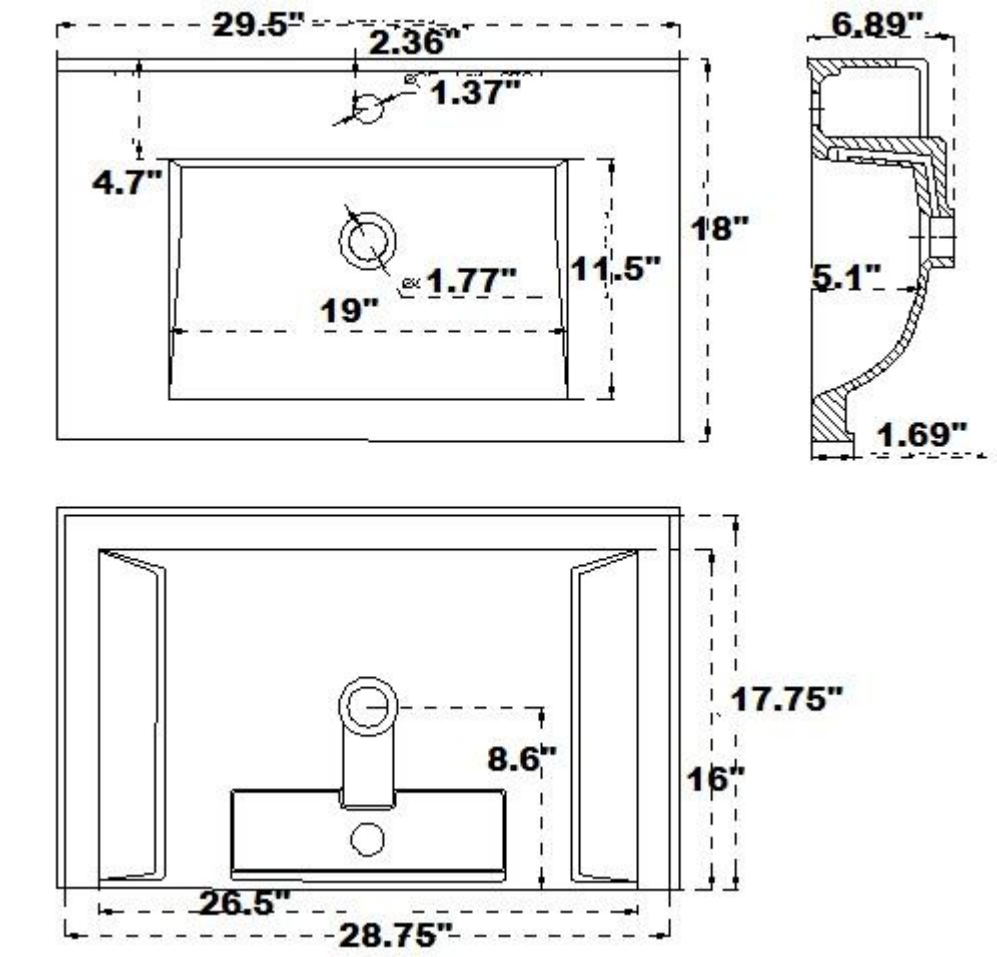

**LAVATORY**  
LV1108CE12

**Description**

- Ceramic Sink
- Rear overflow
- 29 1/2" x 18"

**Codes/Standards Applicable**

Specified model meets or exceeds the following:

- ASME A112.19.2

**Colors/Finishes**

- White

**LAVATORY**  
LV1108CE12

**Product Diagram**