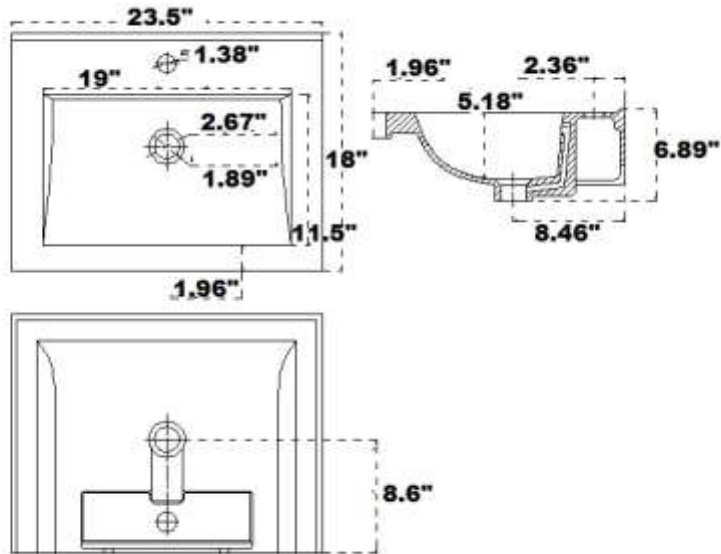

LAVATORY
LV1107CE2

Description

- Ceramic Sink
- Rear overflow
- 23 ½" x 18"

Codes/Standards Applicable

Specified model meets or exceeds the following:

- ASME A112.19.2

Colors/Finishes

- White

LAVATORY
LV1107CE2

Product Diagram