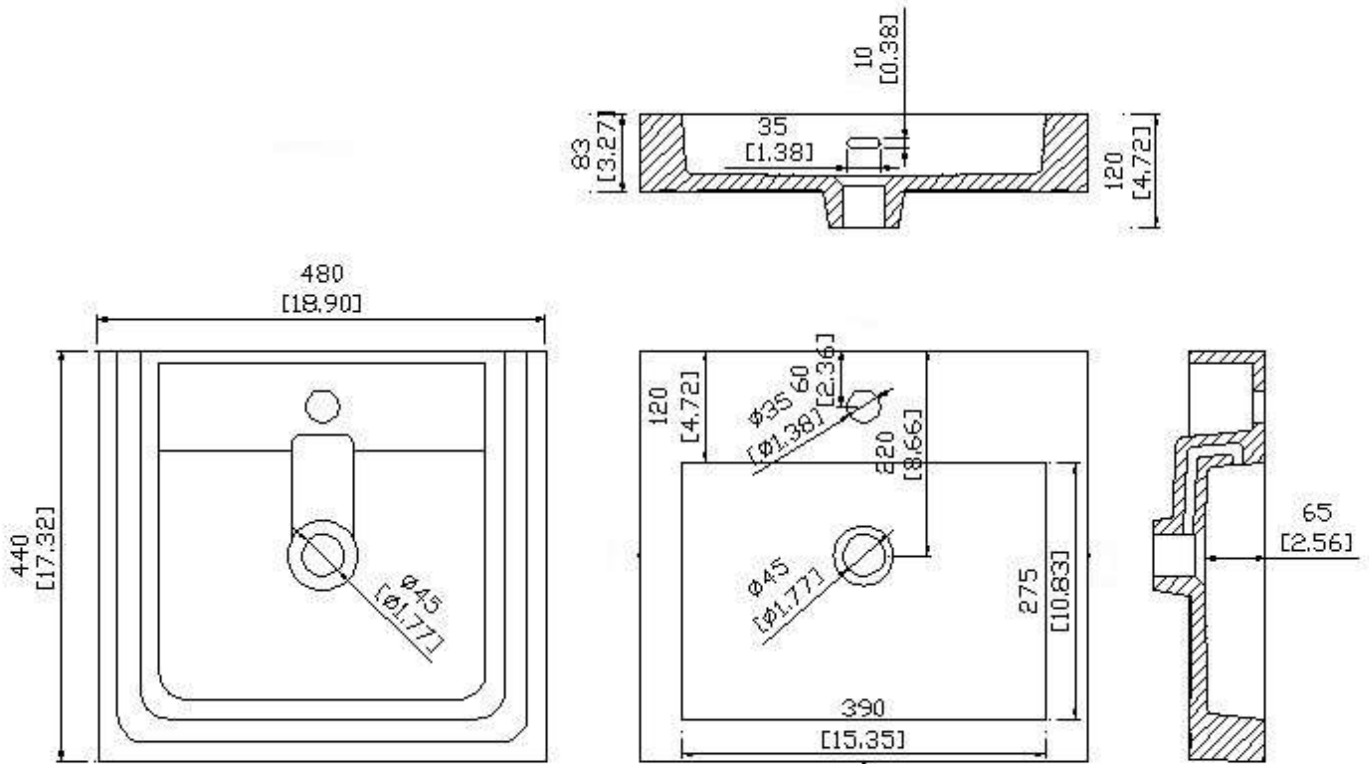

LAVATORY
LV1088CE2

Description

- Vessel Lavatory
- Ceramic
- 19" x 17 1/2"
- Available with one, two or three holes for faucet
- With rear slot overflow

Codes/Standards Applicable

Specified model meets or exceeds the following:

- ASME A112.19.2

Colors/Finishes

- White

LAVATORY
LV1088CE2

Product Diagram