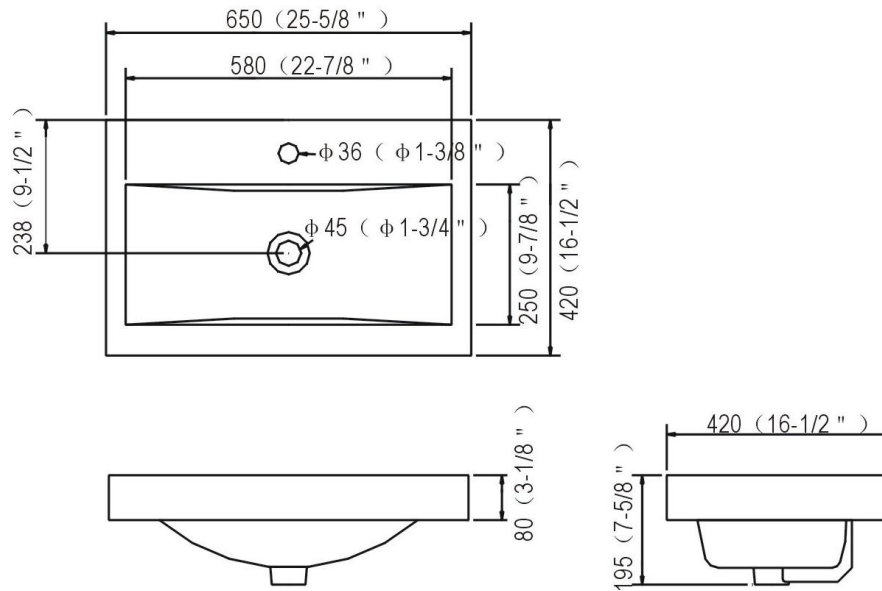

**LAVATORY**  
LV1068CE2

**Description**

- Ceramic
- 26 5/8" x 16 1/2"
- Single hole

**Codes/Standards Applicable**

Specified model meets or exceeds the following:

- ASME A112.19.2

**Colors/Finishes**

- Ceramic
- White

**LAVATORY**  
LV1068CE2

**Product Diagram**